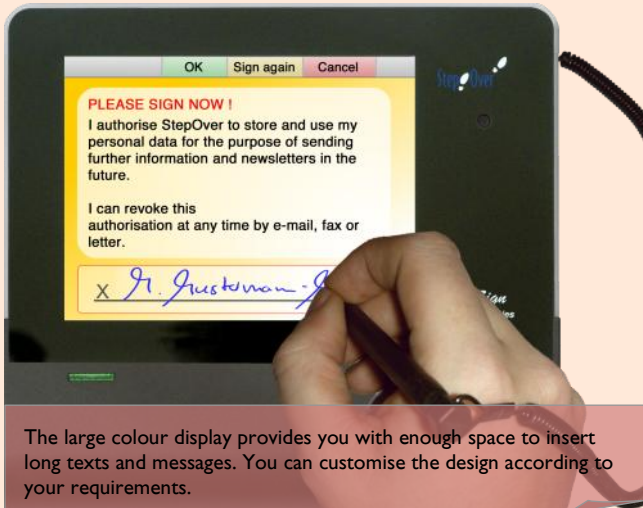

naturaSign Pad Colour

The best for customer service counters

The large colour display provides you with enough space to insert long texts and messages. You can customise the design according to your requirements.

A larger display for the signatory

It can often be difficult to turn the display to the customer, especially at customer service counters. Fortunately, your signature pad can show the document which is to be signed.

Sign the document directly

Not only can individual messages appear on the display, you can also sign directly onto documents. It's almost like signing a paper document.

Present yourself perfectly

The brilliant colour display with a resolution of 640x840 pixels can present your latest offers, products, solutions and services perfectly in stand-by mode.

Because of the extremely flat design (1.1cm high) the naturaSign Pad Colour not only performs well when used on the counter, it also stands out when used on the move. Together with the asymmetrically offset display, the construction of this pad offers the signatory an unrivalled ergonomic experience, whether they are left or right handed – It's just like signing a piece of paper. The highest level of security and an internal real-time clock enabling a secure date stamp of every signature make this pad unique on the global market.