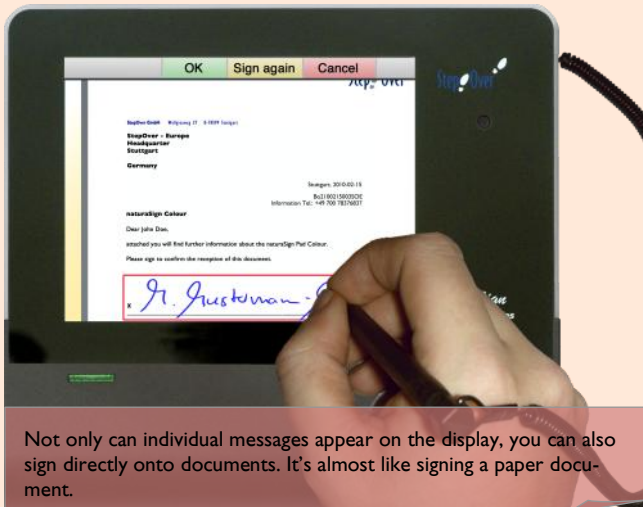

naturaSign Pad Colour

The best for customer service counters

The large colour display provides you with enough space to insert long texts and messages. You can customise the design according to your requirements.

A larger display for the signatory

It can often be difficult to turn the display to the customer, especially at customer service counters. Fortunately, your signature pad can show the document which is to be signed.

Sign the document directly

Not only can individual messages appear on the display, you can also sign directly onto documents. It's almost like signing a paper document.

Present yourself perfectly

The brilliant colour display with a resolution of 640x840 pixels can present your latest offers, products, solutions and services perfectly in stand-by mode.

Because of the extremely flat design (1.1cm high) the naturaSign Pad Colour not only performs well when used on the counter, it also stands out when used on the move. Together with the asymmetrically offset display, the construction of this pad offers the signatory an unrivalled ergonomic experience, whether they are left or right handed – It's just like signing a piece of paper. The highest level of security and an internal real-time clock enabling a secure date stamp of every signature make this pad unique on the global market.