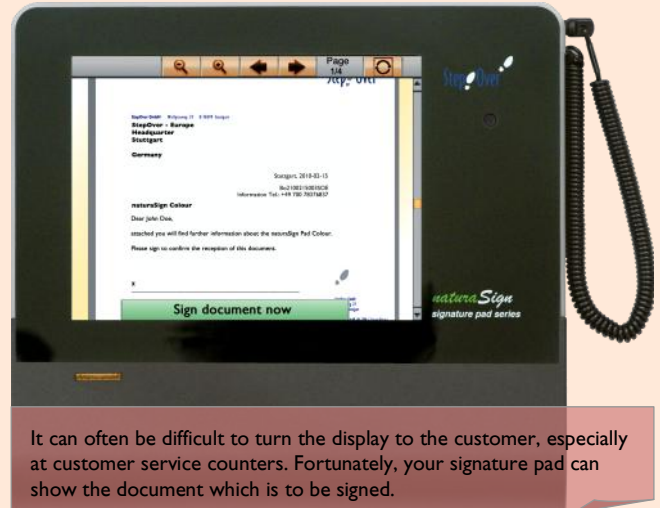

naturaSign Pad Colour

The best for customer service counters

The large colour display provides you with enough space to insert long texts and messages. You can customise the design according to your requirements.

A larger display for the signatory

It can often be difficult to turn the display to the customer, especially at customer service counters. Fortunately, your signature pad can show the document which is to be signed.

Sign the document directly

Not only can individual messages appear on the display, you can also sign directly onto documents. It's almost like signing a paper document.

Present yourself perfectly

The brilliant colour display with a resolution of 640x840 pixels can present your latest offers, products, solutions and services perfectly in stand-by mode.

Because of the extremely flat design (1.1cm high) the naturaSign Pad Colour not only performs well when used on the counter, it also stands out when used on the move. Together with the asymmetrically offset display, the construction of this pad offers the signatory an unrivalled ergonomic experience, whether they are left or right handed – It's just like signing a piece of paper. The highest level of security and an internal real-time clock enabling a secure date stamp of every signature make this pad unique on the global market.